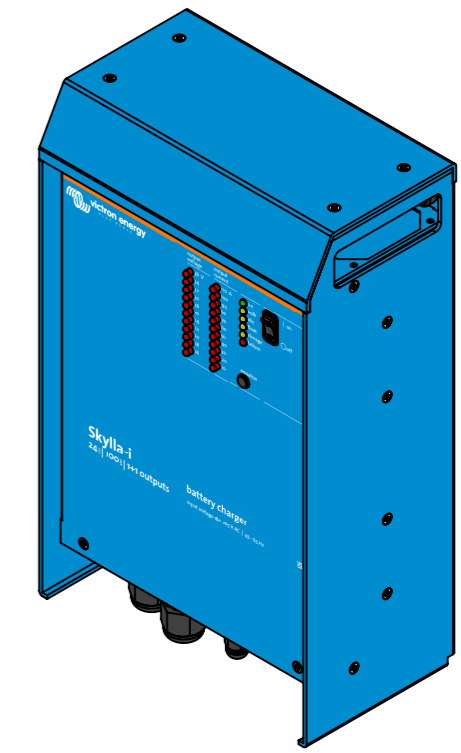

Dimension Drawing - Skylla-i	
SKI024080000	Skylla-i 24/80(1+1) 230V
SKI024100000	Skylla-i 24/100(1+1) 230V

Dimensions in mm

victron energy
BLUE POWER

Rev00