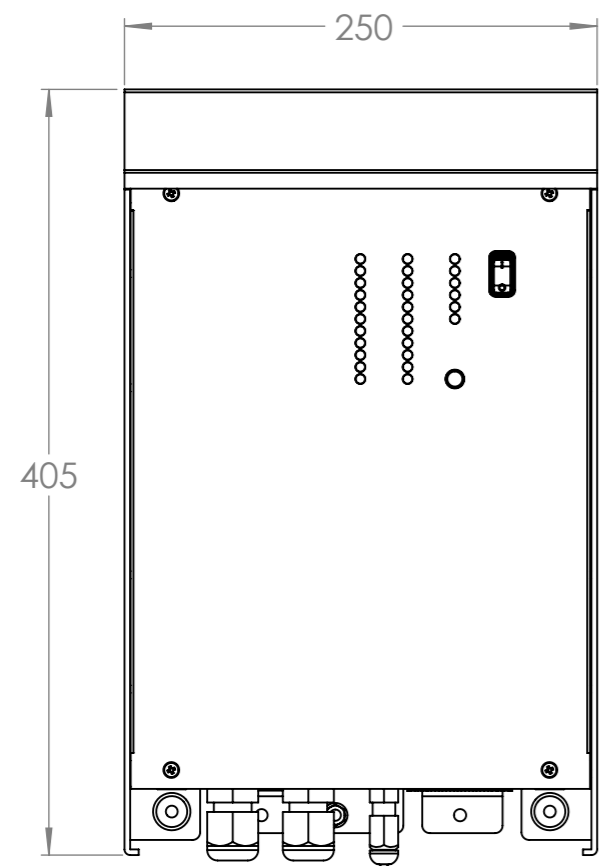

Dimension Drawing - Skylla-i	
SKI024080000	Skylla-i 24/80(1+1) 230V
SKI024100000	Skylla-i 24/100(1+1) 230V

Dimensions in mm

victron energy
BLUE POWER

Rev00