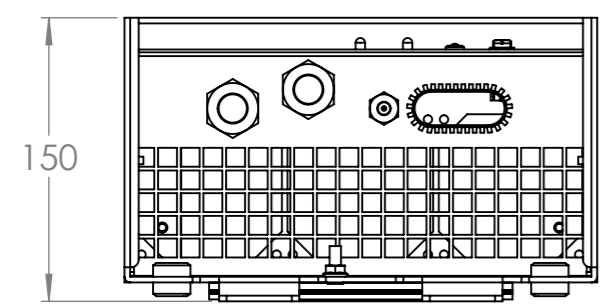

Dimension Drawing - Skylla-i	
SKI024080000	Skylla-i 24/80(1+1) 230V
SKI024100000	Skylla-i 24/100(1+1) 230V

Dimensions in mm

victron energy
BLUE POWER

Rev00