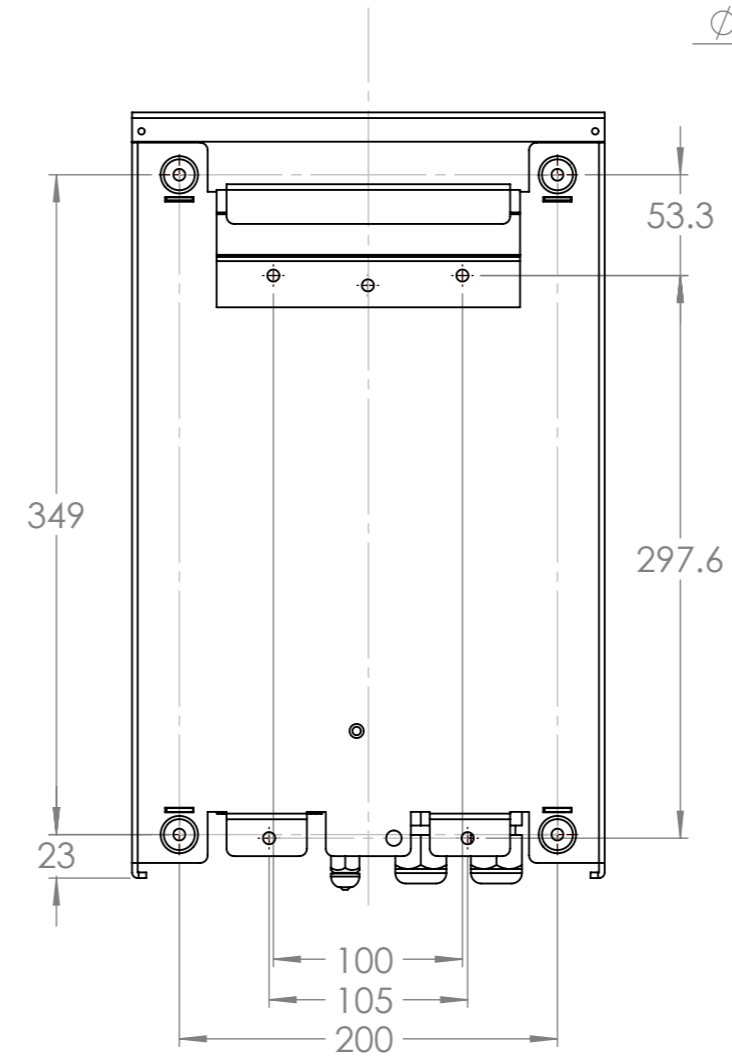

Dimension Drawing - Skylla-i	
SKI024080000	Skylla-i 24/80(1+1) 230V
SKI024100000	Skylla-i 24/100(1+1) 230V

Dimensions in mm

victron energy
BLUE POWER

Rev00