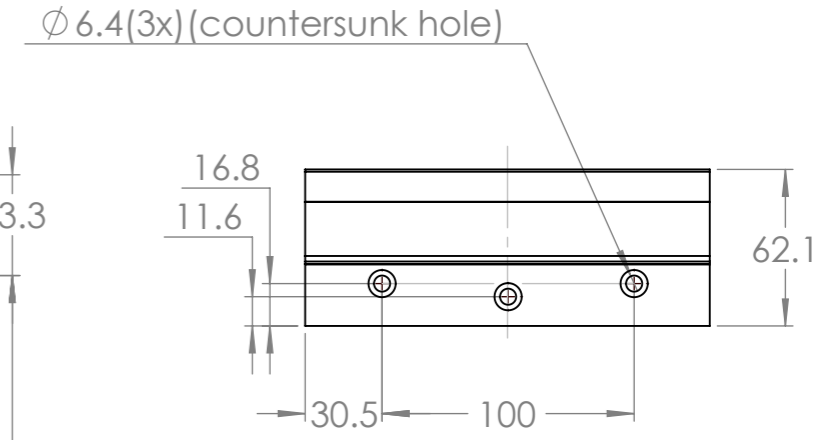

Dimension Drawing - Skylla-i	
SKI024080000	Skylla-i 24/80(1+1) 230V
SKI024100000	Skylla-i 24/100(1+1) 230V

Dimensions in mm

victron energy
BLUE POWER

Rev00